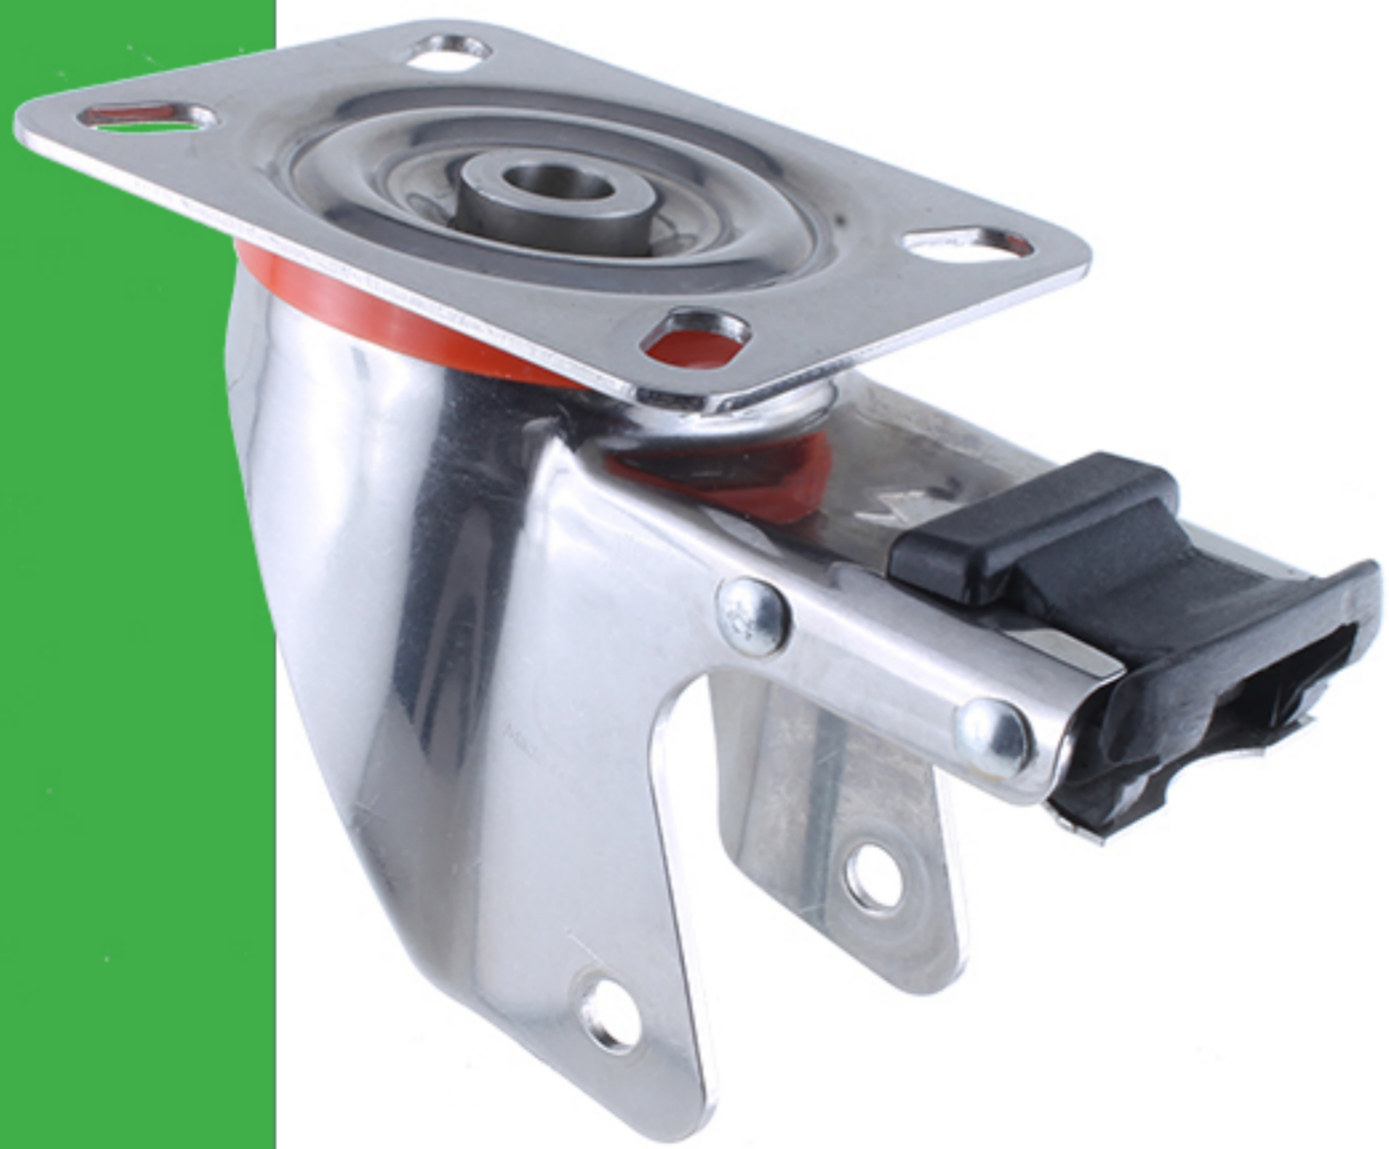

	80	
	F	47
	AxB	100x85
	AAxBB	80x60
	EE	9
	E	40
	LC	200

Code for standard bracket

GX8045FS