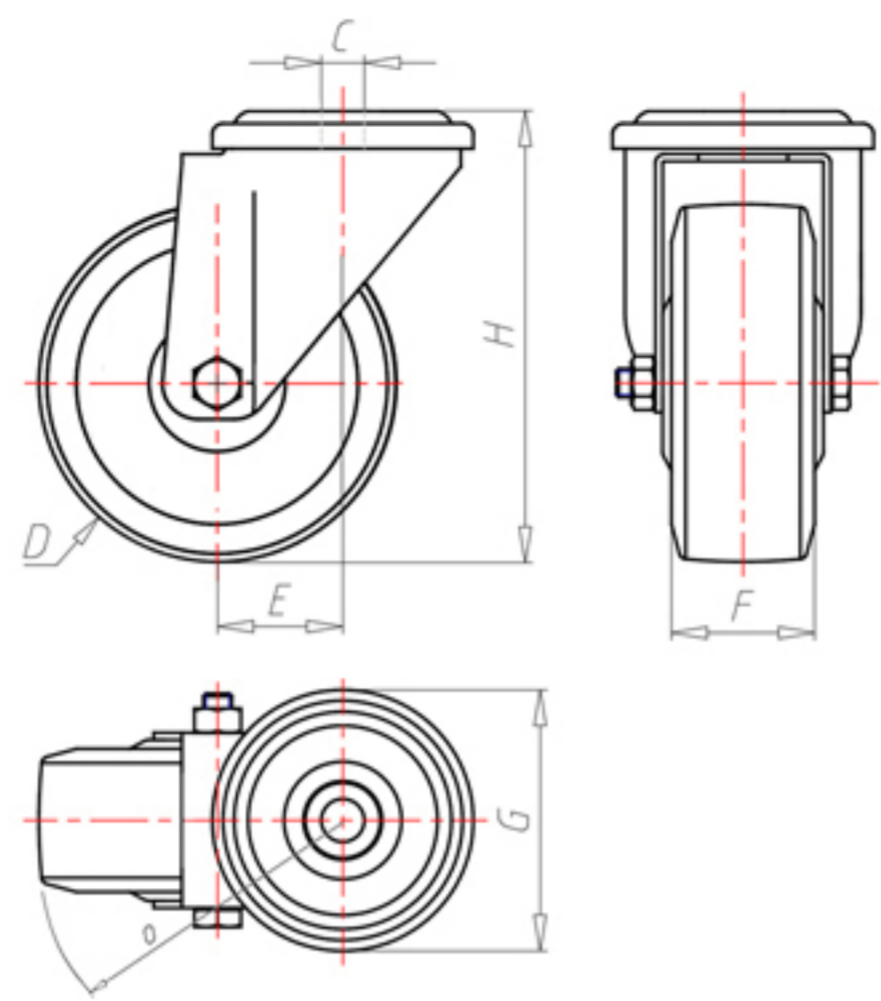

72 Shore A
+80°C
-40°C

	D	100
	F	33
	H	128
	G	Ø 77
	C	Ø 12
	E	42
	O	124
	Kg LC	180

Code for plain bore wheel

XSPX10045FA

Code for wheel with Inox roller bearing

XSPX10045RXFA